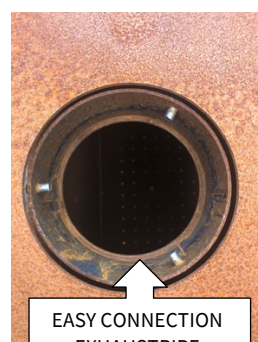

GALVANIZED DOORHANDLE

STAINLESS STEEL BOLTS

LASER CUT LOGO

ASHTRAY AT THE BACKSIDE

EASY CONNECTION  
EXHAUSTPIPE