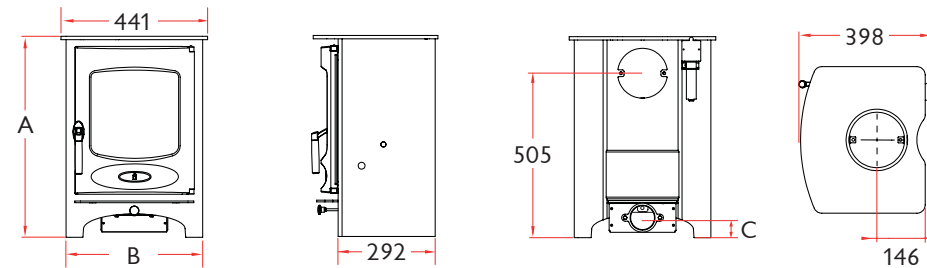

RATED OUTPUT

6.7kW to room (range **5-7kW**)

NET EFFICIENCY

81.9%

FLUE OUTLET

Top or Rear **150mm (6")** dia

MAX LOG LENGTH

307 mm (12")

MIN DISTANCE TO COMBUSTIBLES

Side: **500mm** Rear: **500mm**

With heatshield - Rear: **200mm**

		A	B	C	WEIGHT
LOW LEGS		615	411	63	96KG
STORE STAND		800	411	245	105KG
HIGH LEGS		820	425	265	99.5KG