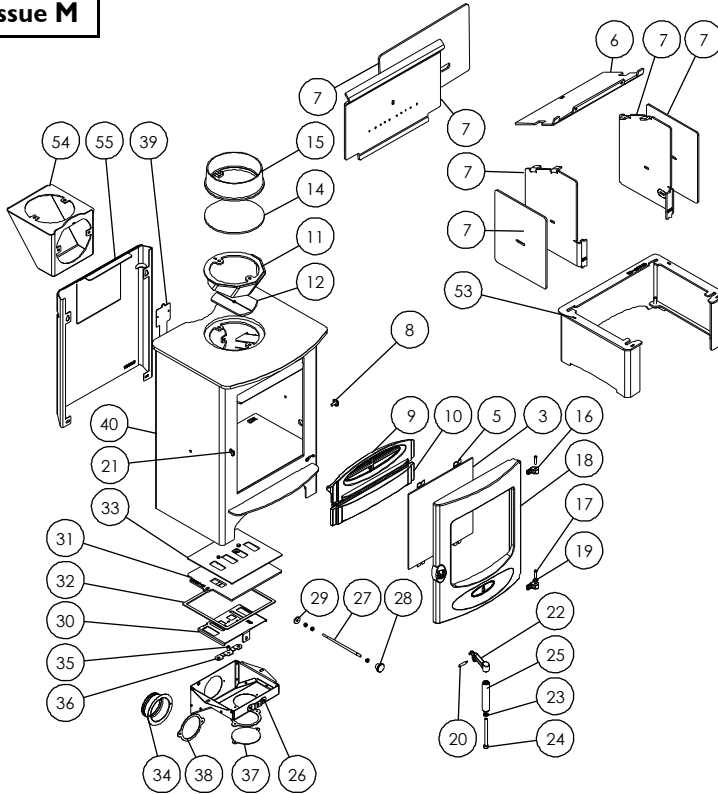

Issue M

Item	Part No.	Description	Ex.Vat.	Inc.Vat.	Item	Part No.	Description	Ex.Vat.	Inc.Vat.
1*	008/PV21	Rope Door Seal	12.50	15.00	29	008/BR052	Felt Washer	1.24	1.49
2*	008/FW29	Door Seal Adhesive	7.50	9.00	30	004/CR007	Air Inlet Slide	31.00	37.20
3	006/PV19	Glass (Inc Seal)	43.00	51.60	31	010/CR005	Air Control Plate	62.00	74.40
4*	008/PV55	Glass Seal	13.80	16.56	32	008/BR045	Lower Air Box Gasket	11.50	13.80
5	004/KV23	Glass Retainer	0.76	0.91	33	008/CR006	Airbox Gasket	11.50	13.80
6	010/CR031	Throat Plate	72.00	86.40	34	008/CR048	Air Inlet Spigot	7.90	9.48
7	010/CR058S	Inner Plate Set (Inc. Gaskets)	62.00	74.40	35	008/ES36/01	Brass Ball Catch	4.95	5.94
8	004/DY22	Riddler Blanking Disk	5.05	6.06	36	004/BR015	Clicker Retainer Plate	3.85	4.62
9	002/BR017	Fuel Retainer	56.00	67.20	37	004/CR064	Coverplate	10.70	12.84
10	002/BR034	Wood Ash Retainer	44.00	52.80	38	008/CR063	Duct Gasket	5.25	6.30
11	010/CR070	Flue Collar Deflector	72.00	86.40	39	012/CR011	Serial No. Label		
12	010/AY51	Clamping Plate	21.00	25.20	40#	001/CR010	Firebox		
13*	008/NV38	Flue Fixing Rope Seal			41	010/CR022	Grate Kit (Inc Handle)	200.00	240.00
14	012/TW09	Blanking Plate	26.50	31.80	42	012/BV20/A	Ashpan Tool	29.50	35.40
15#	002/CH12B	Flue Collar	79.00	94.80	43	004/BR033	Ashpan	43.50	52.20
16	002/BR020	Hinge	12.80	15.36	44	002/EY03	Grate Plate	37.50	45.00
17	008/BW39/S	Hinge Pin Set	4.15	4.98	45	010/CR043	L.H. Grate Support	38.50	46.20
18#	002/BR001/A	Door Assembly	225.00	270.00	46	010/CR042	R.H. Grate Support	38.50	46.20
19	008/FFW026	1/4 Heavy Brass Washer	0.15	0.18	47	010/CR065	Front Grate Support	36.00	43.20
20	004/BR014	Handle Pivot Pin	5.70	6.84	48	010/CR061	Rear Grate Support	38.50	46.20
21	002/PV13	Door Latch	9.65	11.58	49	002/DY21	Riddler Knob	24.00	28.80
22	002/BR012	Handle Casting	23.50	28.20	50	008/DY27	Riddling Tool	15.50	18.60
23	008/FFW015	Thackery Washer	2.40	2.88	51	010/CR013	Riddler Rod	37.50	45.00
24	008/FFB007	M8 x 100 Allen Hd Bolt	0.50	0.60	52*	010/EW51	Ash Carrier (Opt'l Extra)	132.00	158.40
25	008/BR013	Wooden Handle	14.50	17.40	53#	010/CR050	Store Stand (Optional Extra)	142.00	170.40
26	004/CR041	Airbox Cover	45.50	54.60	54#	010/TW33	Vert Rear Flue Adaptor (Opt'l Extra) ...	132.00	158.40
27	004/BR016	Control Rod	19.50	23.40	55#	010/CR057	Heat Shield (Optional Extra)	81.00	97.20
28	008/AY37	Air Control Knob	5.25	6.30					