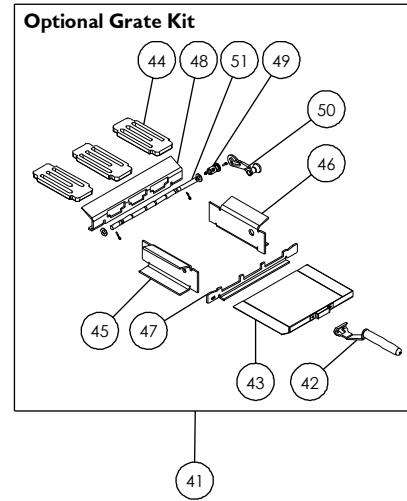

Issue M

Item	Part No.	Description	Ex.Vat.	Inc.Vat.	Item	Part No.	Description	Ex.Vat.	Inc.Vat.
1*	008/PV21	Rope Door Seal	12.50	15.00	29	008/BR052	Felt Washer	1.24	1.49
2*	008/FW29	Door Seal Adhesive	7.50	9.00	30	004/CR007	Air Inlet Slide	31.00	37.20
3	006/PV19	Glass (Inc Seal)	43.00	51.60	31	010/CR005	Air Control Plate	62.00	74.40
4*	008/PV55	Glass Seal	13.80	16.56	32	008/BR045	Lower Air Box Gasket	11.50	13.80
5	004/KV23	Glass Retainer	0.76	0.91	33	008/CR006	Airbox Gasket	11.50	13.80
6	010/CR031	Throat Plate	72.00	86.40	34	008/CR048	Air Inlet Spigot	7.90	9.48
7	010/CR058S	Inner Plate Set (Inc. Gaskets)	62.00	74.40	35	008/ES36/01	Brass Ball Catch	4.95	5.94
8	004/DY22	Riddler Blanking Disk	5.05	6.06	36	004/BR015	Clicker Retainer Plate	3.85	4.62
9	002/BR017	Fuel Retainer	56.00	67.20	37	004/CR064	Coverplate	10.70	12.84
10	002/BR034	Wood Ash Retainer	44.00	52.80	38	008/CR063	Duct Gasket	5.25	6.30
11	010/CR070	Flue Collar Deflector	72.00	86.40	39	012/CR011	Serial No. Label		
12	010/AY51	Clamping Plate	21.00	25.20	40#	001/CR010	Firebox		
13*	008/NV38	Flue Fixing Rope Seal			41	010/CR022	Grate Kit (Inc Handle)	200.00	240.00
14	012/TW09	Blanking Plate	26.50	31.80	42	012/BV20/A	Ashpan Tool	29.50	35.40
15#	002/CH12B	Flue Collar	79.00	94.80	43	004/BR033	Ashpan	43.50	52.20
16	002/BR020	Hinge	12.80	15.36	44	002/EY03	Grate Plate	37.50	45.00
17	008/BW39/S	Hinge Pin Set	4.15	4.98	45	010/CR043	L.H. Grate Support	38.50	46.20
18#	002/BR001/A	Door Assembly	225.00	270.00	46	010/CR042	R.H. Grate Support	38.50	46.20
19	008/FFW026	1/4 Heavy Brass Washer	0.15	0.18	47	010/CR065	Front Grate Support	36.00	43.20
20	004/BR014	Handle Pivot Pin	5.70	6.84	48	010/CR061	Rear Grate Support	38.50	46.20
21	002/PV13	Door Latch	9.65	11.58	49	002/DY21	Riddler Knob	24.00	28.80
22	002/BR012	Handle Casting	23.50	28.20	50	008/DY27	Riddling Tool	15.50	18.60
23	008/FFW015	Thackery Washer	2.40	2.88	51	010/CR013	Riddler Rod	37.50	45.00
24	008/FFB007	M8 x 100 Allen Hd Bolt	0.50	0.60	52*	010/EW51	Ash Carrier (Opt'l Extra)	132.00	158.40
25	008/BR013	Wooden Handle	14.50	17.40	53#	010/CR050	Store Stand (Optional Extra)	142.00	170.40
26	004/CR041	Airbox Cover	45.50	54.60	54#	010/TW33	Vert Rear Flue Adaptor (Opt'l Extra) ...	132.00	158.40
27	004/BR016	Control Rod	19.50	23.40	55#	010/CR057	Heat Shield (Optional Extra)	81.00	97.20
28	008/AY37	Air Control Knob	5.25	6.30					