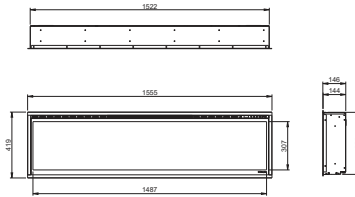

Timer

Adjustable up to 8 hours.

Ignite 50" | 60" | 74" | 100"

Unit dimensions

All dimensions are in mm

Ignite 50"

Ignite 60"

Ignite 74"

		Ignite 50"	Ignite 60"	Ignite 74"	Ignite 100"
General specifications	Fire system	Optiflame®	Optiflame®	Optiflame®	Optiflame®
	Article number	210272	500001874	210289	210296
	EAN code	5011139210272	5011139084514	5011139210289	5011139210296
	Model	Wall-insert	Wall-insert	Wall-insert	Wall-insert
	View of the fire	Front	Front	Front	Front
	Colour	Black	Black	Black	Black
	Decoration / fuel bed	Acrylic	Acrylic	Acrylic	Acrylic
Product size	Measurements view of the fire (WxH) (cm)	124x31	153x31	186x31	245x31
	Outside dimensions WxHxD (cm)	127,8x39,6x14,6	156x39,6x14,6	188,8x39,6x14,6	254,8x39,6x14,6
Features	Heat output	Yes	Yes	Yes	Yes
	Thermostat	Yes	Yes	Yes	Yes
	Remote control	Yes	Yes	Yes	Yes
	Manual controlling directly at the fireplace possible yes / no	Yes	Yes	Yes	Yes
	Light module	LED	LED	LED	LED
	Sound module	No	No	No	No
	Colour effects settings	Yes	Yes	Yes	Yes
Power consumption	Heat setting 1 in W	1800	1800	1800	1800
	Heat setting 2 in W	-	-	-	-
	Flame only operation in W	19W	23W	27W	35W
	Max. consumption	1800W	1800W	1800W	1800W
Voltage	Voltage/Electrical frequency	230V/50Hz	230V/50Hz	230V/50Hz	230V/50Hz
Specifications	Product weight in kg	30	36	41	53,5
	Length of the cord	1,5 m	1,5 m	1,5 m	1,5 m
	Warranty	2 years	2 years	2 years	2 years