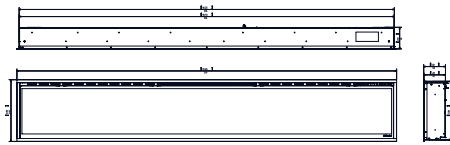

Ignite 100"

Disclaimer

We have compiled this publication with the utmost care. The information in this publication can be shown inaccurately, may have been changed or supplemented. This publication can be changed. Glen Dimplex is not responsible for the action taken, decisions of results based solely on the information contained in this publication.

		Ignite 50"	Ignite 60"	Ignite 74"	Ignite 100"
General specifications	Fire system	Optiflame®	Optiflame®	Optiflame®	Optiflame®
	Article number	210272	500001874	210289	210296
	EAN code	5011139210272	5011139084514	5011139210289	5011139210296
	Model	Wall-insert	Wall-insert	Wall-insert	Wall-insert
	View of the fire	Front	Front	Front	Front
	Colour	Black	Black	Black	Black
	Decoration / fuel bed	Acrylic	Acrylic	Acrylic	Acrylic
Product size	Measurements view of the fire (WxH) (cm)	124x31	153x31	186x31	245x31
	Outside dimensions WxHxD (cm)	127,8x39,6x14,6	156x39,6x14,6	188,8x39,6x14,6	254,8x39,6x14,6
Features	Heat output	Yes	Yes	Yes	Yes
	Thermostat	Yes	Yes	Yes	Yes
	Remote control	Yes	Yes	Yes	Yes
	Manual controlling directly at the fireplace possible yes / no	Yes	Yes	Yes	Yes
	Light module	LED	LED	LED	LED
	Sound module	No	No	No	No
	Colour effects settings	Yes	Yes	Yes	Yes
Power consumption	Heat setting 1 in W	1800	1800	1800	1800
	Heat setting 2 in W	-	-	-	-
	Flame only operation in W	19W	23W	27W	35W
	Max. consumption	1800W	1800W	1800W	1800W
Voltage	Voltage/Electrical frequency	230V/50Hz	230V/50Hz	230V/50Hz	230V/50Hz
Specifications	Product weight in kg	30	36	41	53,5
	Length of the cord	1,5 m	1,5 m	1,5 m	1,5 m
	Warranty	2 years	2 years	2 years	2 years