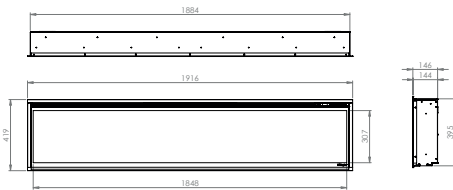

Timer

Adjustable up to 8 hours.

Ignite 50" | 60" | 74" | 100"

Unit dimensions

All dimensions are in mm

Ignite 50"

Ignite 60"

Ignite 74"

		Ignite 50"	Ignite 60"	Ignite 74"	Ignite 100"
General specifications	Fire system	Optiflame®	Optiflame®	Optiflame®	Optiflame®
	Article number	210272	500001874	210289	210296
	EAN code	5011139210272	5011139084514	5011139210289	5011139210296
	Model	Wall-insert	Wall-insert	Wall-insert	Wall-insert
	View of the fire	Front	Front	Front	Front
	Colour	Black	Black	Black	Black
	Decoration / fuel bed	Acrylic	Acrylic	Acrylic	Acrylic
Product size	Measurements view of the fire (WxH) (cm)	124x31	153x31	186x31	245x31
	Outside dimensions WxHxD (cm)	127,8x39,6x14,6	156x39,6x14,6	188,8x39,6x14,6	254,8x39,6x14,6
Features	Heat output	Yes	Yes	Yes	Yes
	Thermostat	Yes	Yes	Yes	Yes
	Remote control	Yes	Yes	Yes	Yes
	Manual controlling directly at the fireplace possible yes / no	Yes	Yes	Yes	Yes
	Light module	LED	LED	LED	LED
	Sound module	No	No	No	No
	Colour effects settings	Yes	Yes	Yes	Yes
Power consumption	Heat setting 1 in W	1800	1800	1800	1800
	Heat setting 2 in W	-	-	-	-
	Flame only operation in W	19W	23W	27W	35W
	Max. consumption	1800W	1800W	1800W	1800W
Voltage	Voltage/Electrical frequency	230V/50Hz	230V/50Hz	230V/50Hz	230V/50Hz
Specifications	Product weight in kg	30	36	41	53,5
	Length of the cord	1,5 m	1,5 m	1,5 m	1,5 m
	Warranty	2 years	2 years	2 years	2 years