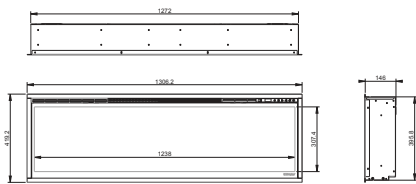

Timer

Adjustable up to 8 hours.

Ignite 50" | 60" | 74" | 100"

Unit dimensions

All dimensions are in mm

Ignite 50"

Ignite 60"

Ignite 74"

		Ignite 50"	Ignite 60"	Ignite 74"	Ignite 100"
General specifications	Fire system	Optiflame®	Optiflame®	Optiflame®	Optiflame®
	Article number	210272	500001874	210289	210296
	EAN code	5011139210272	5011139084514	5011139210289	5011139210296
	Model	Wall-insert	Wall-insert	Wall-insert	Wall-insert
	View of the fire	Front	Front	Front	Front
	Colour	Black	Black	Black	Black
	Decoration / fuel bed	Acrylic	Acrylic	Acrylic	Acrylic
Product size	Measurements view of the fire (WxH) (cm)	124x31	153x31	186x31	245x31
	Outside dimensions WxHxD (cm)	127,8x39,6x14,6	156x39,6x14,6	188,8x39,6x14,6	254,8x39,6x14,6
Features	Heat output	Yes	Yes	Yes	Yes
	Thermostat	Yes	Yes	Yes	Yes
	Remote control	Yes	Yes	Yes	Yes
	Manual controlling directly at the fireplace possible yes / no	Yes	Yes	Yes	Yes
	Light module	LED	LED	LED	LED
	Sound module	No	No	No	No
	Colour effects settings	Yes	Yes	Yes	Yes
Power consumption	Heat setting 1 in W	1800	1800	1800	1800
	Heat setting 2 in W	-	-	-	-
	Flame only operation in W	19W	23W	27W	35W
	Max. consumption	1800W	1800W	1800W	1800W
Voltage	Voltage/Electrical frequency	230V/50Hz	230V/50Hz	230V/50Hz	230V/50Hz
Specifications	Product weight in kg	30	36	41	53,5
	Length of the cord	1,5 m	1,5 m	1,5 m	1,5 m
	Warranty	2 years	2 years	2 years	2 years