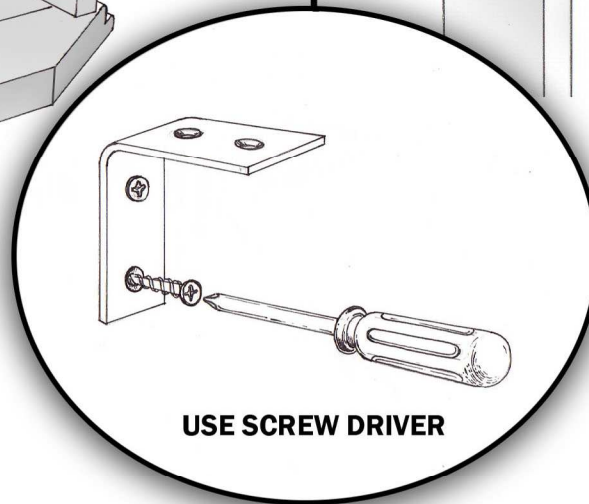

STEP 1

STEP 2

USE SCREW DRIVER

CADIZ CORNER FIREPLACE (*Top Installation*)

Trivero 70

Lucius
Elski
Lagos

Trivero 70
Trivero 90
Built-in unit L
Built-in unit L with stone decor
Built-in unit L with medallion
Built-in unit Opti-Myst Cassette 600