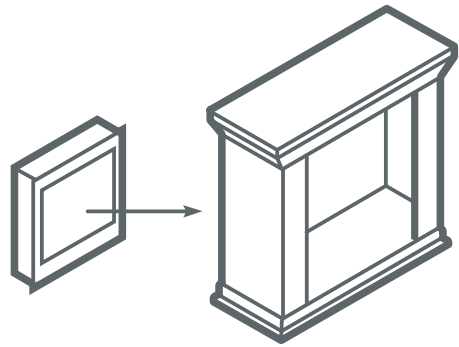

STEP 1

STEP 2

USE SCREW DRIVER

CADIZ CORNER FIREPLACE (*Top Installation*)

Trivero 70

Lucius
Elski
Lagos

Trivero 70
Trivero 90
Built-in unit L
Built-in unit L with stone decor
Built-in unit L with medallion
Built-in unit Opti-Myst Cassette 600