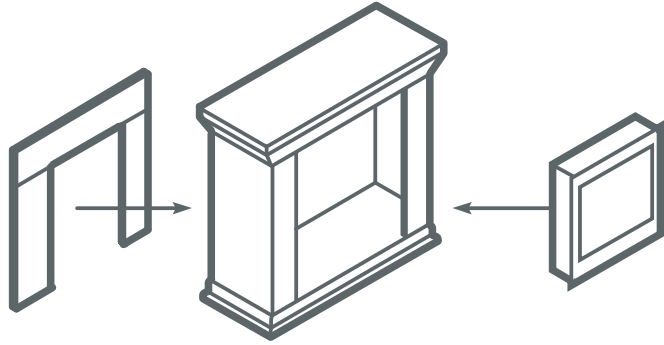

STEP 1

STEP 2

USE SCREW DRIVER

CADIZ CORNER FIREPLACE (*Top Installation*)

Trivero 70

Lucius
Elski
Lagos

Trivero 70
Trivero 90
Built-in unit L
Built-in unit L with stone decor
Built-in unit L with medallion
Built-in unit Opti-Myst Cassette 600