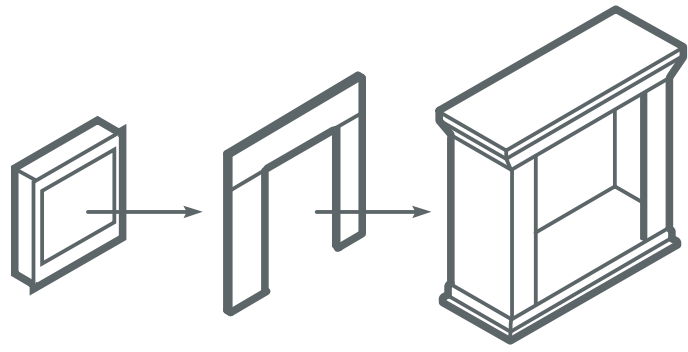

STEP 1

STEP 2

USE SCREW DRIVER

CADIZ CORNER FIREPLACE (*Top Installation*)

Trivero 70

Lucius
Elski
Lagos

Trivero 70
Trivero 90
Built-in unit L
Built-in unit L with stone decor
Built-in unit L with medallion
Built-in unit Opti-Myst Cassette 600