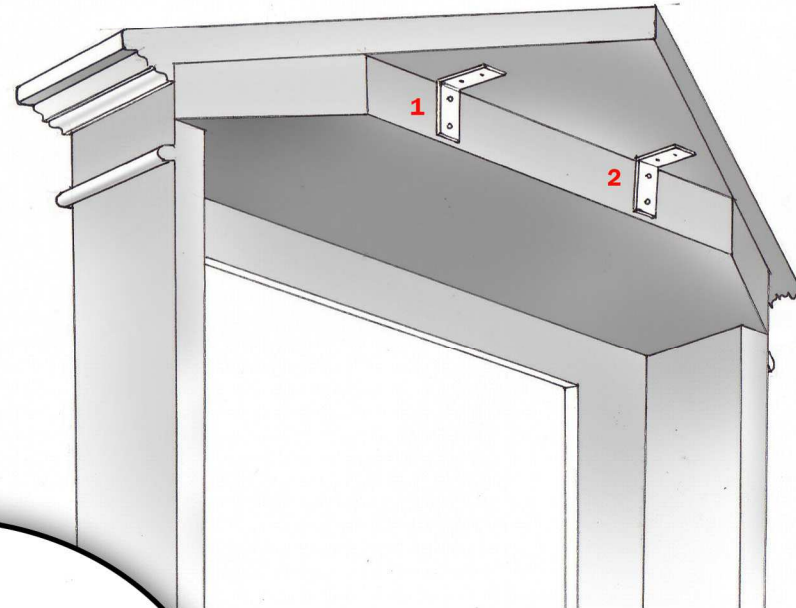

STEP 1

STEP 2

USE SCREW DRIVER

CADIZ CORNER FIREPLACE (*Top Installation*)

Trivero 70

Lucius
Elski
Lagos

Trivero 70
Trivero 90
Built-in unit L
Built-in unit L with stone decor
Built-in unit L with medallion
Built-in unit Opti-Myst Cassette 600