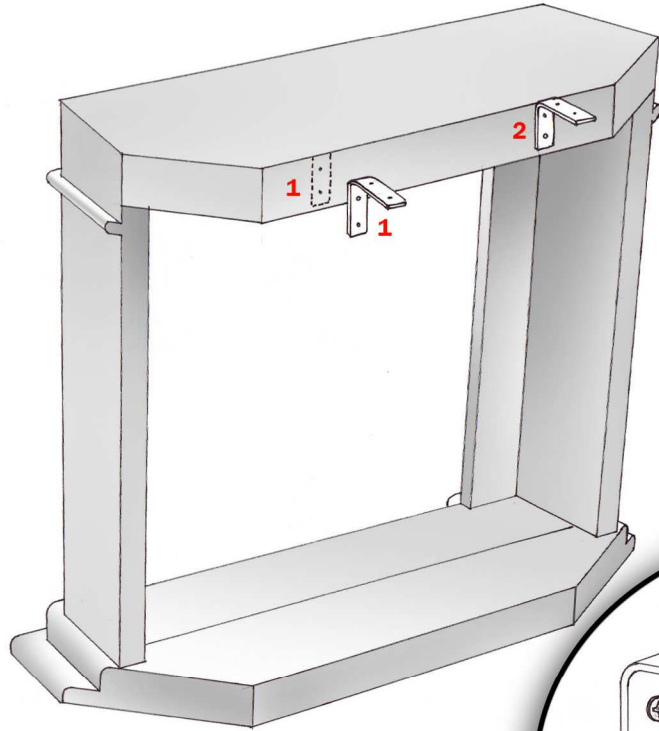

STEP 1

STEP 2

USE SCREW DRIVER

CADIZ CORNER FIREPLACE (*Top Installation*)

Trivero 70

Lucius
Elski
Lagos

Trivero 70
Trivero 90
Built-in unit L
Built-in unit L with stone decor
Built-in unit L with medallion
Built-in unit Opti-Myst Cassette 600